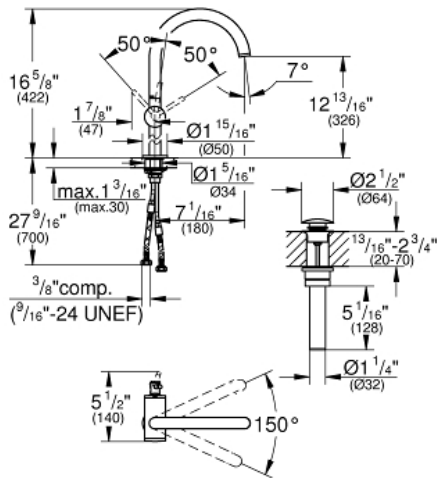

ATRIO
Single-handle Bathroom Faucet,
XL-Size

MODEL # 23834EN3

Pure Freude
an Wasser

GROHE

Product Description:

ATRIO

Single-handle Bathroom Faucet, XL-Size

Standard Specification:

- Single hole installation
- For free-standing bath sinks
- **GROHE SilkMove** 1.1" (28 mm) ceramic cartridge
- **GROHE StarLight** finish
- Quick installation system
- Swivel tubular C-spout with flow control
- Stop limiter
- Push-open 1 1/4" (32mm) waste set
- Stainless steel flex lines
- Flow rate: 1.2 gpm (4.5 l/min)

Applicable Codes & Standards:

- Energy Policy Act of 1992
- NSF 61
- ASME A112.18.1/CSA B125.1
- US Federal and State material regulations
- EPA WaterSense®
- ICC/ANSI A117.1

Color:

- 23834EN3 Brushed Nickel